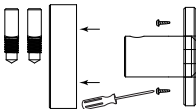

INSTRUCTIONS FOR INSTALLATION

Bobrick Cubicle Collection B-549 Clothing Hook

1. Unscrew pins (2)

2. Unscrew escutcheon

3. Insert mounting screws

4. Replace escutcheon

5. Replace pins (2)

© 2019 by Bobrick Washroom Equipment, Inc.
Form No. 549-69 Revised 03/26/19